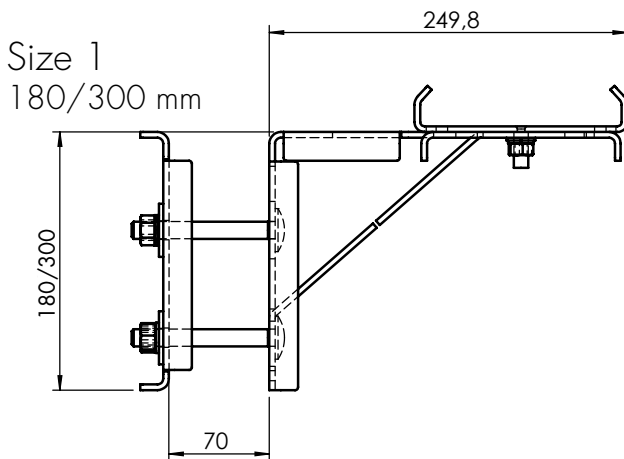

## STANDARD

Overall height 180 mm  
 ARCOSYSTEM® Size 1+2  
 Hole distance 100 mm

Overall height 300 mm  
 ARCOSYSTEM® Size 1+2  
 Hole distance 110 mm

Other lengths on request.

## VARIATIONS

Overall height 180/300 mm

Hole distance 115 mm

Hole distance 170 mm

Hole distance 190 mm

Further solutions/  
hole distances on request.