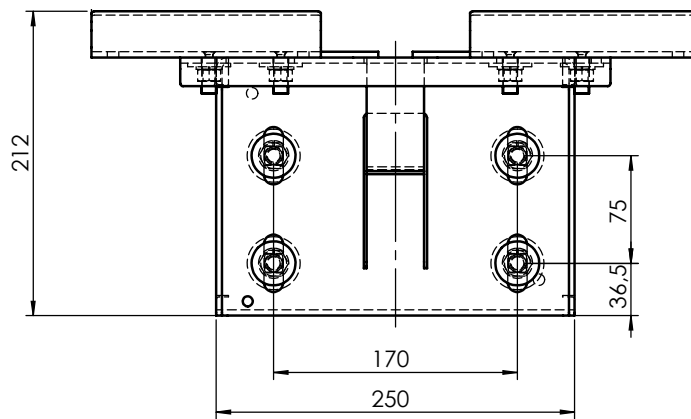

## STANDARD

Overall height 180 mm  
 ARCOSYSTEM® Size 1+2  
 Hole distance 100 mm

Overall height 300 mm  
 ARCOSYSTEM® Size 1+2  
 Hole distance 110 mm

Other lengths on request.

## VARIATIONS

Overall height 180/300 mm

Hole distance 115 mm

Hole distance 170 mm

Hole distance 190 mm

Further solutions/  
hole distances on request.