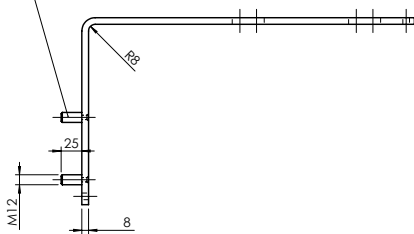

Taumelgewindestift M12
Set screw M12