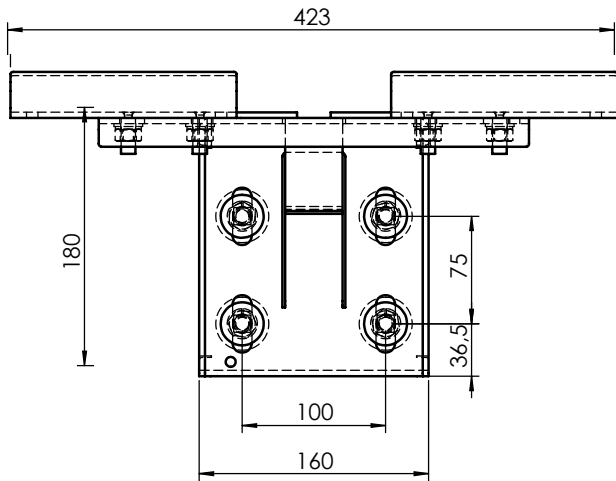

## STANDARD

Overall height 180 mm  
 ARCOSYSTEM® Size 1+2  
 Hole distance 100 mm

Overall height 300 mm  
 ARCOSYSTEM® Size 1+2  
 Hole distance 110 mm

Other lengths on request.

## VARIATIONS

Overall height 180/300 mm

Hole distance 115 mm

Hole distance 170 mm

Hole distance 190 mm

Further solutions/  
hole distances on request.