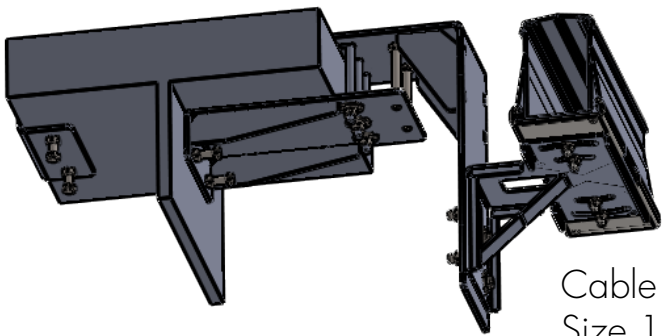

# BACKPLATE

Positioning of round head screw can be done from both sides

# HSHAFEN

Cable trough  
Size 1

cross-section

Position  
cable trough  
highlighted  
in red