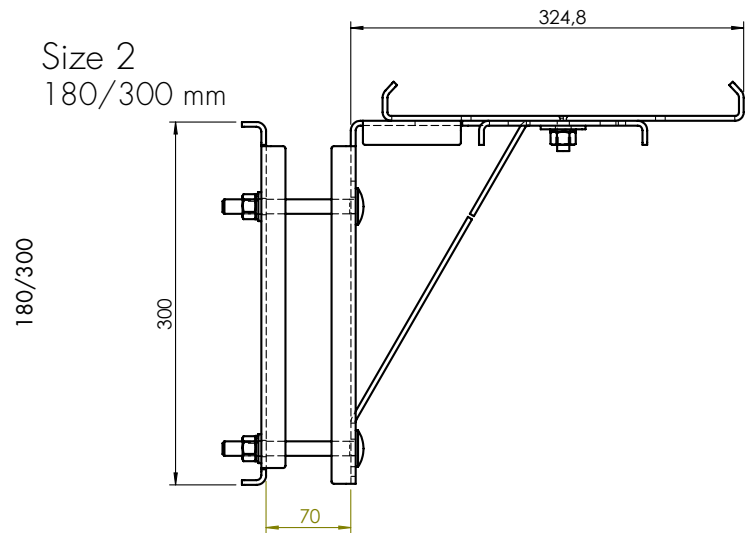

## STANDARD

Overall height 180 mm  
 ARCOSYSTEM® Size 1+2  
 Hole distance 100 mm

Overall height 300 mm  
 ARCOSYSTEM® Size 1+2  
 Hole distance 110 mm

Other lengths on request.

## VARIATIONS

Overall height 180/300 mm

Hole distance 115 mm

Hole distance 170 mm

Hole distance 190 mm

Further solutions/  
hole distances on request.