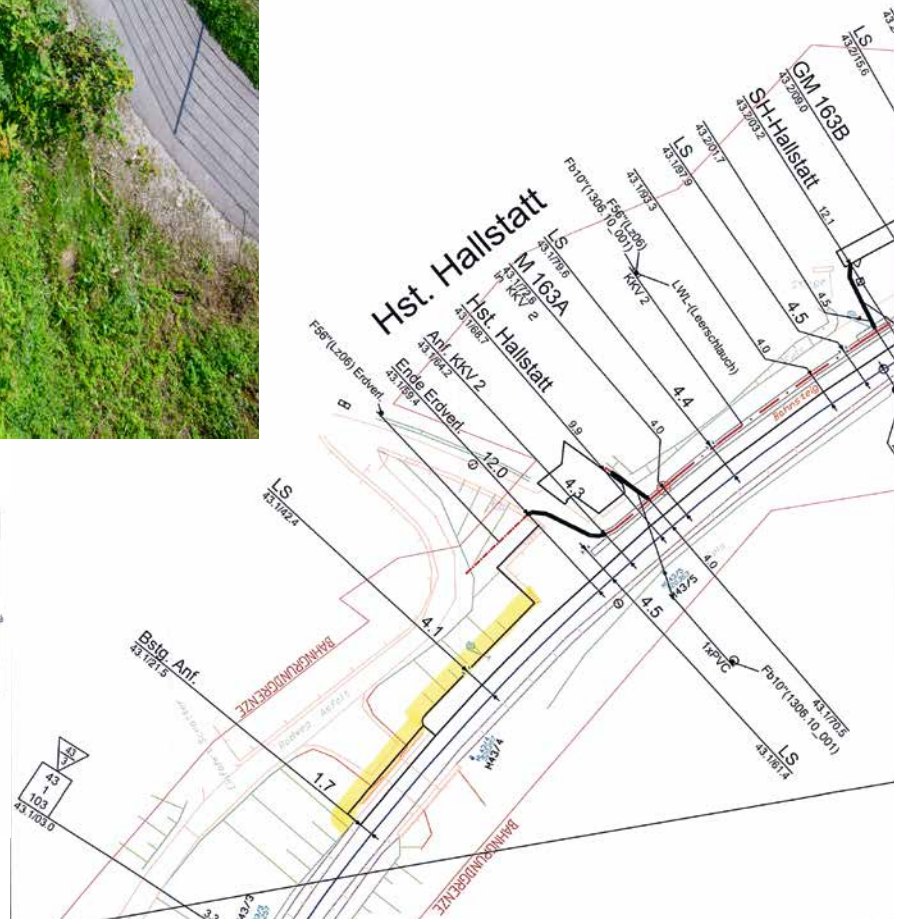

STATTT

Konsole "Sonder"
2020/08/01
M1.5