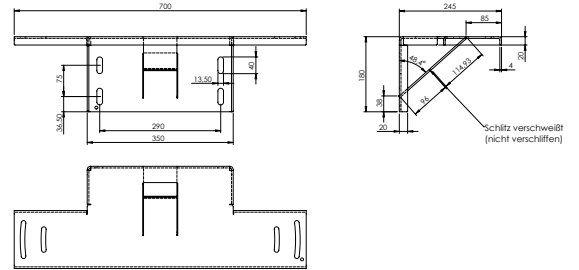

Konsole "Sonder"
2020/08/01
M1.5