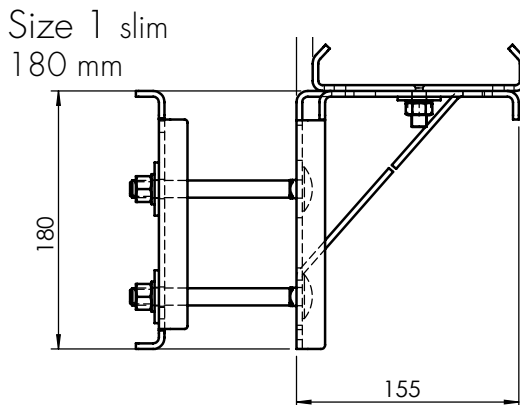

## STANDARD

Overall height 180 mm  
 ARCOSYSTEM® Size 1+2  
 Hole distance 100 mm

Overall height 300 mm  
 ARCOSYSTEM® Size 1+2  
 Hole distance 110 mm

Other lengths on request.

## VARIATIONS

Overall height 180/300 mm

Hole distance 115 mm

Hole distance 170 mm

Hole distance 190 mm

Further solutions/  
hole distances on request.