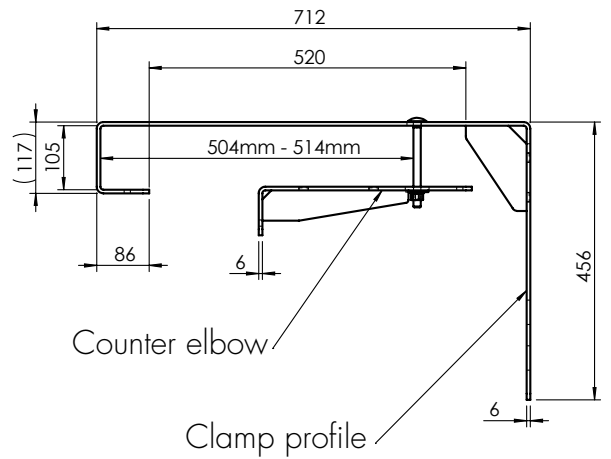

## STANDARD

Overall height 180 mm  
 ARCOSYSTEM® Size 1+2  
 Hole distance 100 mm

Overall height 300 mm  
 ARCOSYSTEM® Size 1+2  
 Hole distance 110 mm

Other lengths on request.

## VARIATIONS

Overall height 180/300 mm

Hole distance 115 mm

Hole distance 170 mm

Hole distance 190 mm

Further solutions/  
hole distances on request.

# BACKPLATE

Positioning of round head screw can be done from both sides

# HSHAFEN

Cable trough  
Size 1

cross-section

Position  
cable trough  
highlighted  
in red