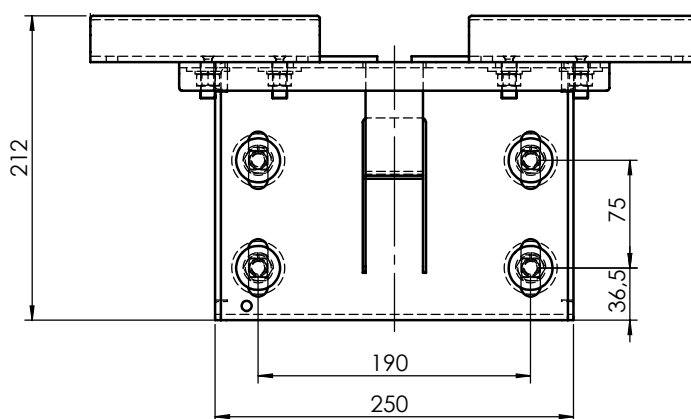

## STANDARD

Overall height 180 mm  
 ARCOSYSTEM® Size 1+2  
 Hole distance 100 mm

Overall height 300 mm  
 ARCOSYSTEM® Size 1+2  
 Hole distance 110 mm

Other lengths on request.

## VARIATIONS

Overall height 180/300 mm

Hole distance 115 mm

Hole distance 170 mm

Hole distance 190 mm

Further solutions/  
hole distances on request.