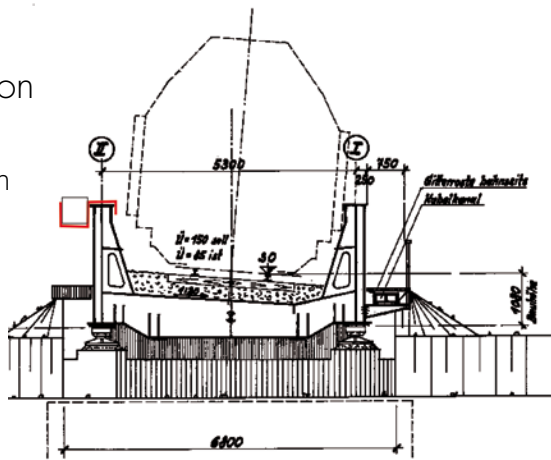

# BACKPLATE

Positioning of round head screw can be done from both sides

# HSHAFEN

Cable trough  
Size 1

cross-section

Position  
cable trough  
highlighted  
in red