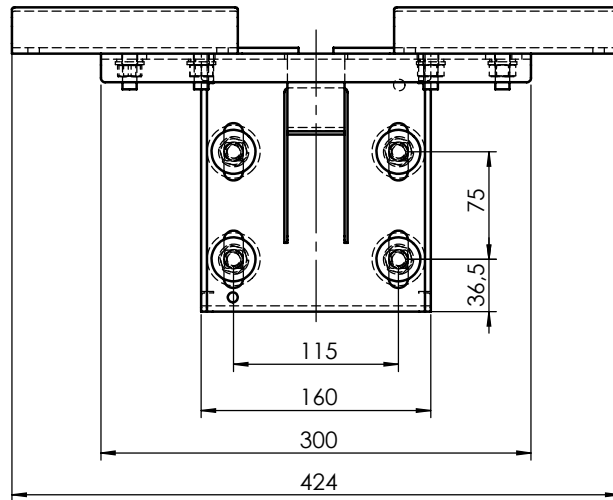

## STANDARD

Overall height 180 mm  
 ARCOSYSTEM® Size 1+2  
 Hole distance 100 mm

Overall height 300 mm  
 ARCOSYSTEM® Size 1+2  
 Hole distance 110 mm

Other lengths on request.

## VARIATIONS

Overall height 180/300 mm

Hole distance 115 mm

Hole distance 170 mm

Hole distance 190 mm

Further solutions/  
hole distances on request.