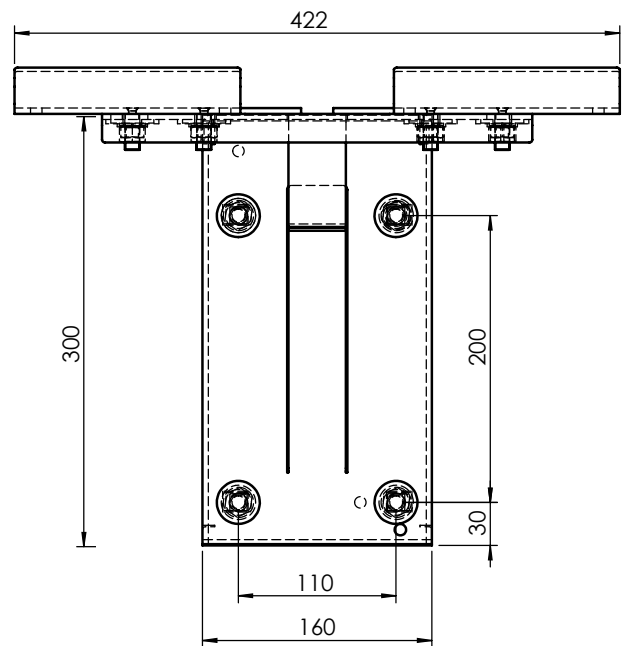

## STANDARD

Overall height 180 mm  
 ARCOSYSTEM® Size 1+2  
 Hole distance 100 mm

Overall height 300 mm  
 ARCOSYSTEM® Size 1+2  
 Hole distance 110 mm

Other lengths on request.