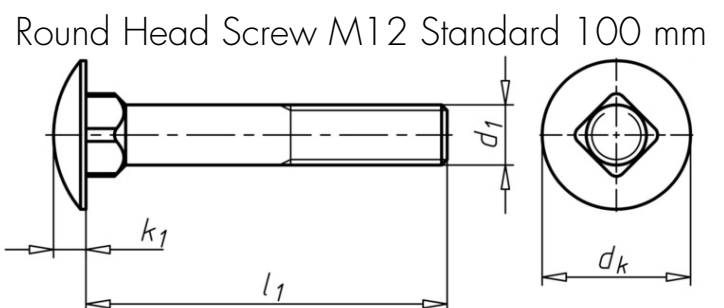

## STANDARD

Overall height 180 mm  
 ARCOSYSTEM® Size 1+2  
 Hole distance 100 mm

Overall height 300 mm  
 ARCOSYSTEM® Size 1+2  
 Hole distance 110 mm

Other lengths on request.